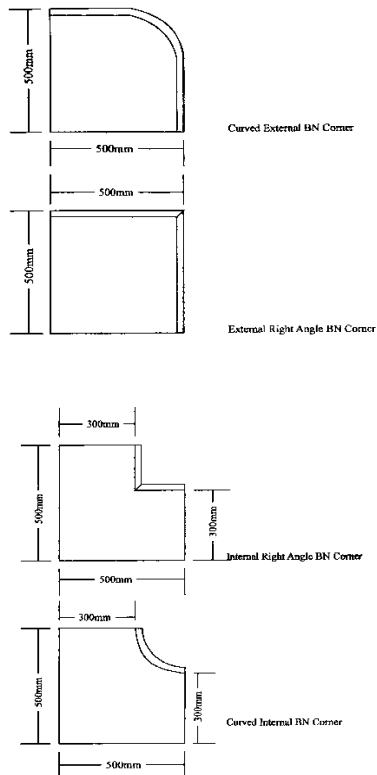

Special Bullnose

	Price Per Unit

Double Sided Bullnose - Straight	
325x1000x50 DBN	$75.00
250x1070x50 DBN	$75.00
500x750x50 DBN	$75.00
625x1000x50 DBN	$75.00

Triple Sided Bullnose - Straight	
250x1100x50 TBN	$75.00
360x1030x50 TBN	$75.00
500x750x50 TBN	$75.00

Four Sided Bullnose - Straight	
330x940x50 QBN	$75.00
500x500x50 QBN	$75.00

Four Sided Bullnose - Curved	
1450 Ext Rad x 250 wide	$75.00