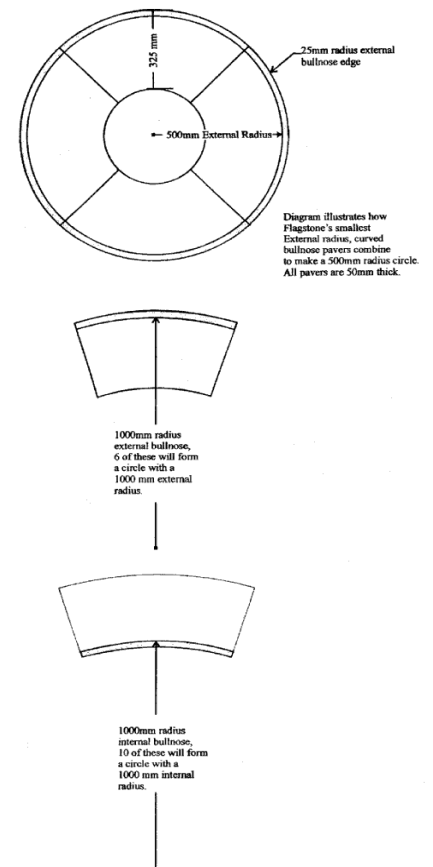

Curved Bullnose

	Price Per Unit

Curved Internal Bullnose Series (all to suit 325 BN)	
500mm internal radius (6 units*)	$75.00
700mm internal radius (8 units*)	$75.00
1000mm internal radius (10 units*)	$75.00
1500mm internal radius (12 units*)	$75.00
2000mm internal radius (16 units*)	$75.00
2675mm internal radius (18 units*)	$75.00
4500mm internal radius (28 units*)	$75.00

Curved External Bullnose Series (all to suit 325 BN)	
500mm external radius (4 units*)	$75.00
700mm external radius (6 units*)	$75.00
1000mm external radius (6 units*)	$75.00
1250mm external radius (8 units*)	$75.00
1500mm external radius (10 units*)	$75.00
1720mm external radius (10 units*)	$75.00
2000mm external radius (14 units*)	$75.00
3000mm external radius (18 units*)	$75.00
5100mm external radius (32 units*)	$75.00

Curved Double Bullnose	
4250 external radius x 250 (26 units*)	$75.00
2200 external radius x 325 (14 units*)	$75.00
2535 external radius x 325 (16 units*)	$75.00
4200 external radius x 325 (26 units*)	$75.00

* approx number to make a full circle