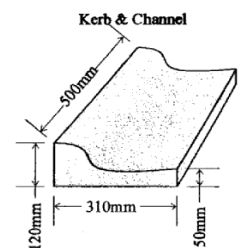

Architectural Pieces

		Price Per Unit

Wall Capping

Single	135x1000	$ 100.00
Double	270x1000	$ 125.00

Pier Caps

Straight Edge

370x370	$ 50.00
580x580	$ 75.00
700x700	$ 150.00

Curved Edge

370x370	$ 50.00
500x500	$ 75.00
660x660	$ 150.00

Mouldings

Straight	120x1000	$ 25.00
Curved	Half arch	$ 25.00

Garden Edging

Classic Garden Edge	$ 95.00
Bollard	$ 25.00
Sill/Edge	$ 50.00
Step/Edge 900x450x170	$ 125.00

Letter Box

Base	$ 100.00
Shaft - Low	$ 100.00
Shaft - Tall	$ 200.00
Blank	$ 40.00
Cap	$ 60.00
Complete - Low	$ 300.00
Complete - Tall	$ 400.00
Complete - Fence Post	$ 400.00

Some of the other products available.
Details & Prices on Request.