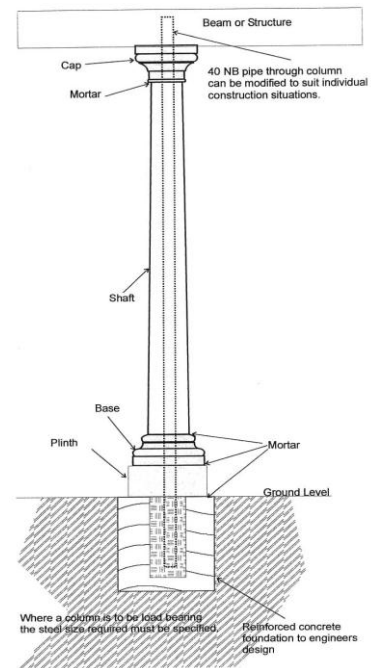

Columns & Balustrades

	Price Per Unit

General Columns		
Small		$ 250.00
Round Tapered	H:2.30m T:210 to 160mm	$ 500.00
Round Tapered	H:2.82m T:250 to 215mm	$ 700.00
Round Tapered	H:3.00m T:350 to 250mm	$ 1,200.00

Special Columns		
Round Tapered	H:2.80m T:445 to 375mm	$ 1,200.00
Square Tapered	H:2.80m T:445 to 375mm	$ 1,200.00
Round Entasis	H:3.00m E:300 340 250mm	$ 1,200.00
Round Tapered	H:3.48m T:350 to 250mm	$ 1,500.00

Plinths		
200mm high	(400x400)	$ 75.00
400mm high	(400x400)	$ 75.00
200mm high	(470x470)	$ 75.00
300mm high	(625x625)	$ 100.00

Balustrades		
Tulip	500mm high	$ 20.00
Plain	1000mm high	$ 30.00
Rail	135x1000	$ 75.00