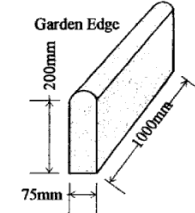

Architectural Pieces

		Price Per Unit

Wall Capping

Single	135x1000	$ 100.00
Double	270x1000	$ 125.00

Pier Caps

Straight Edge

370x370	$ 50.00
580x580	$ 75.00
700x700	$ 150.00

Curved Edge

370x370	$ 50.00
500x500	$ 75.00
660x660	$ 150.00

Mouldings

Straight	120x1000	$ 25.00
Curved	Half arch	$ 25.00

Garden Edging

Classic Garden Edge	$ 95.00
Bollard	$ 25.00
Sill/Edge	$ 50.00
Step/Edge 900x450x170	$ 125.00

Letter Box

Base	$ 100.00
Shaft - Low	$ 100.00
Shaft - Tall	$ 200.00
Blank	$ 40.00
Cap	$ 60.00
Complete - Low	$ 300.00
Complete - Tall	$ 400.00
Complete - Fence Post	$ 400.00

Some of the other products available.
Details & Prices on Request.