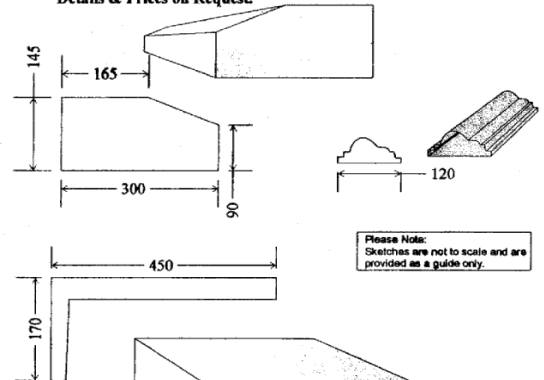

*If something your require is not on the list,
contact us, we may be able to help!*