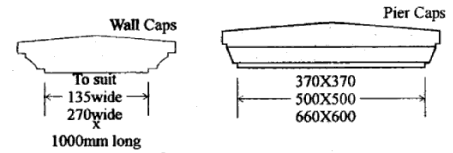

Architectural Pieces

		Price Per Unit

Wall Capping

Single	135x1000	$ 100.00
Double	270x1000	$ 125.00

Pier Caps

Straight Edge

370x370	$ 50.00
580x580	$ 75.00
700x700	$ 150.00

Curved Edge

370x370	$ 50.00
500x500	$ 75.00
660x660	$ 150.00

Mouldings

Straight	120x1000	$ 25.00
Curved	Half arch	$ 25.00

Garden Edging

Classic Garden Edge	$ 95.00
Bollard	$ 25.00
Sill/Edge	$ 50.00
Step/Edge 900x450x170	$ 125.00

Letter Box

Base	$ 100.00
Shaft - Low	$ 100.00
Shaft - Tall	$ 200.00
Blank	$ 40.00
Cap	$ 60.00
Complete - Low	$ 300.00
Complete - Tall	$ 400.00
Complete - Fence Post	$ 400.00

Some of the other products available.
Details & Prices on Request.