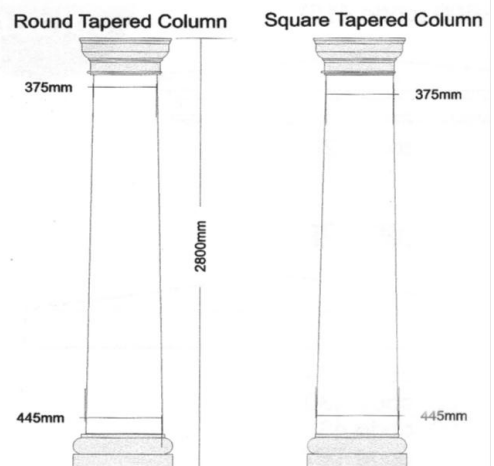

Columns & Balustrades

	Price Per Unit

General Columns		
Small		$ 250.00
Round Tapered	H:2.30m T:210 to 160mm	$ 500.00
Round Tapered	H:2.82m T:250 to 215mm	$ 700.00
Round Tapered	H:3.00m T:350 to 250mm	$ 1,200.00

Special Columns		
Round Tapered	H:2.80m T:445 to 375mm	$ 1,200.00
Square Tapered	H:2.80m T:445 to 375mm	$ 1,200.00
Round Entasis	H:3.00m E:300 340 250mm	$ 1,200.00
Round Tapered	H:3.48m T:350 to 250mm	$ 1,500.00

Plinths		
200mm high	(400x400)	$ 75.00
400mm high	(400x400)	$ 75.00
200mm high	(470x470)	$ 75.00
300mm high	(625x625)	$ 100.00

Balustrades		
Tulip	500mm high	$ 20.00
Plain	1000mm high	$ 30.00
Rail	135x1000	$ 75.00