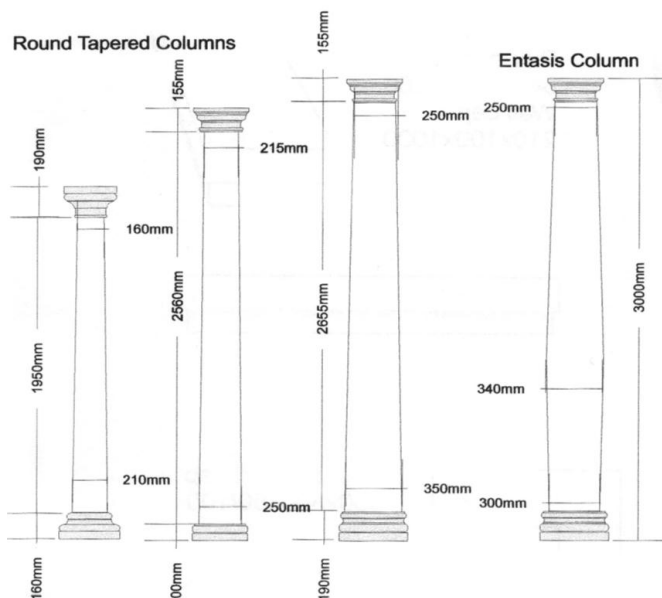

Columns & Balustrades

	Price Per Unit

General Columns		
Small		$ 250.00
Round Tapered	H:2.30m T:210 to 160mm	$ 500.00
Round Tapered	H:2.82m T:250 to 215mm	$ 700.00
Round Tapered	H:3.00m T:350 to 250mm	$ 1,200.00

Special Columns		
Round Tapered	H:2.80m T:445 to 375mm	$ 1,200.00
Square Tapered	H:2.80m T:445 to 375mm	$ 1,200.00
Round Entasis	H:3.00m E:300 340 250mm	$ 1,200.00
Round Tapered	H:3.48m T:350 to 250mm	$ 1,500.00

Plinths		
200mm high	(400x400)	$ 75.00
400mm high	(400x400)	$ 75.00
200mm high	(470x470)	$ 75.00
300mm high	(625x625)	$ 100.00

Balustrades		
Tulip	500mm high	$ 20.00
Plain	1000mm high	$ 30.00
Rail	135x1000	$ 75.00