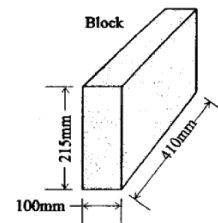

Architectural Pieces

		Price Per Unit

Wall Capping

Single	135x1000	$ 100.00
Double	270x1000	$ 125.00

Pier Caps

Straight Edge

370x370	$ 50.00
580x580	$ 75.00
700x700	$ 150.00

Curved Edge

370x370	$ 50.00
500x500	$ 75.00
660x660	$ 150.00

Mouldings

Straight	120x1000	$ 25.00
Curved	Half arch	$ 25.00

Garden Edging

Classic Garden Edge	$ 95.00
Bollard	$ 25.00
Sill/Edge	$ 50.00
Step/Edge 900x450x170	$ 125.00

Letter Box

Base	$ 100.00
Shaft - Low	$ 100.00
Shaft - Tall	$ 200.00
Blank	$ 40.00
Cap	$ 60.00
Complete - Low	$ 300.00
Complete - Tall	$ 400.00
Complete - Fence Post	$ 400.00

Some of the other products available.
Details & Prices on Request.