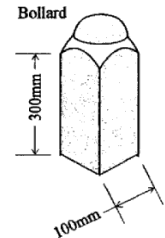

Architectural Pieces

		Price Per Unit

Wall Capping

Single	135x1000	$ 100.00
Double	270x1000	$ 125.00

Pier Caps

Straight Edge

370x370	$ 50.00
580x580	$ 75.00
700x700	$ 150.00

Curved Edge

370x370	$ 50.00
500x500	$ 75.00
660x660	$ 150.00

Mouldings

Straight	120x1000	$ 25.00
Curved	Half arch	$ 25.00

Garden Edging

Classic Garden Edge	$ 95.00
Bollard	$ 25.00
Sill/Edge	$ 50.00
Step/Edge 900x450x170	$ 125.00

Letter Box

Base	$ 100.00
Shaft - Low	$ 100.00
Shaft - Tall	$ 200.00
Blank	$ 40.00
Cap	$ 60.00
Complete - Low	$ 300.00
Complete - Tall	$ 400.00
Complete - Fence Post	$ 400.00

Some of the other products available.
Details & Prices on Request.